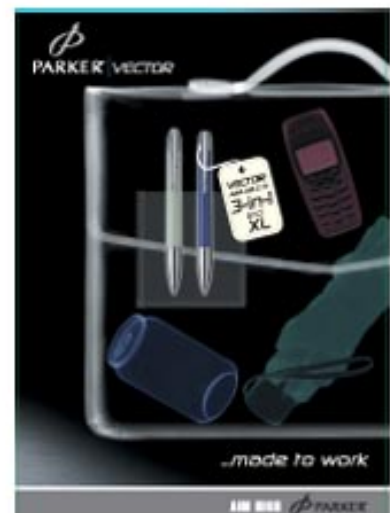

#### SHOWCARDS

#### A4 SHOWCARD – 1 showcard, 3 views.

**View 1**  
Consumer sees x-ray images of 3-in-1 and XL.

**View 2**  
Consumer discovers full colour images of 3-in-1 Volcanic Smoke and XL Celadon Ice

**View 3**  
Consumer discovers full colour images of 3-in-1 Celadon Ice and XL Tranquil Indigo